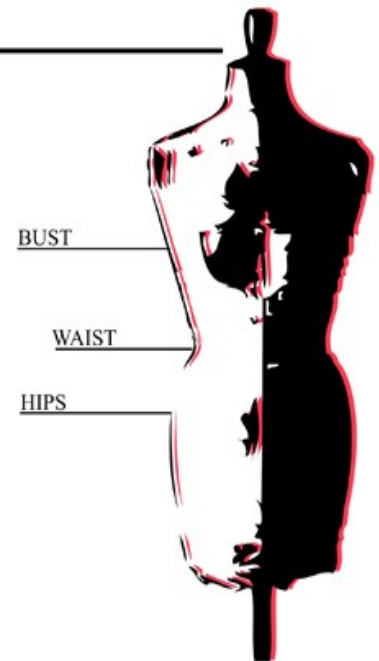

## Size Guide

	8/XS	10/S	12/M	14/L
BUST	81 cm 32 inch	86 cm 34 inch	91 cm 35 3/4 inch	96 cm 37 3/4 inch
WAIST	63 cm 24 3/4 inch	68 cm 26 3/4 inch	73 cm 28 3/4 inch	78 cm 30 3/4 inch
HIPS	88 1/2 cm 34 3/4 inch	93 1/2 cm 36 3/4 inch	93 1/2 cm 38 3/4 inch	103 1/2 cm 40 3/4 inch

*How to measure:*

BUST: Measure around the fullest part of the chest with your arms by your side but slightly apart

WAIST: Measure around the natural waist line above the hips

HIPS: Measure around the fullest part of the bottom, holding the tape measure level.