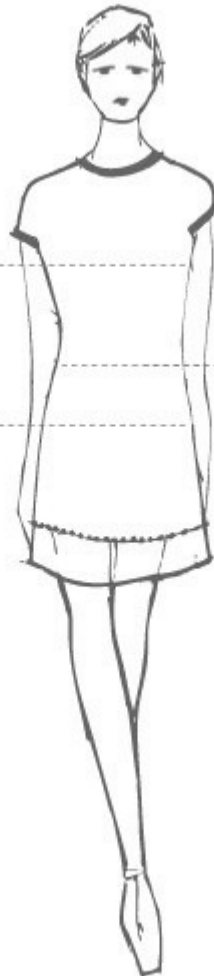

OASIS

Size guide

To help you find your size when shopping with Oasis on-line, please refer to the guidelines below

How to measure

Bust

Measure around the fullest part of your bust

Hip

Measure your hip at the fullest part (approximately 20cm from your natural waist)

Waist

Measure around your natural waist

Generic sizes

	XS	S	M	L
UK	6 - 8	10	12	14 - 16
EUROPE	34	36	38	40 - 42
USA	6	8	10	12 - 14
BUST (CM)	81	86	90	97.5 - 99
WAIST (CM)	63	68	72	79.5 - 82
HIP (CM)	90	95	99	106.5 - 109

Accessories

Belts

SMALL	8 to 10
MEDIUM	12 to 14
LARGE	14 to 16
S/M	8 to 10
M/L	12 to 16

Rings

SMALL	1.2cm
MEDIUM	1.6cm
LARGE	2cm

Footwear

UK	3	4	5	6	7	8
EUROPE	36	37	38	39	40	41
USA	5	6	7	8	9	10

Denim sizes

Short length denim measures a 30 inch leg, regular length denim measures a 32 inch leg and a long length measures a 34 inch leg.